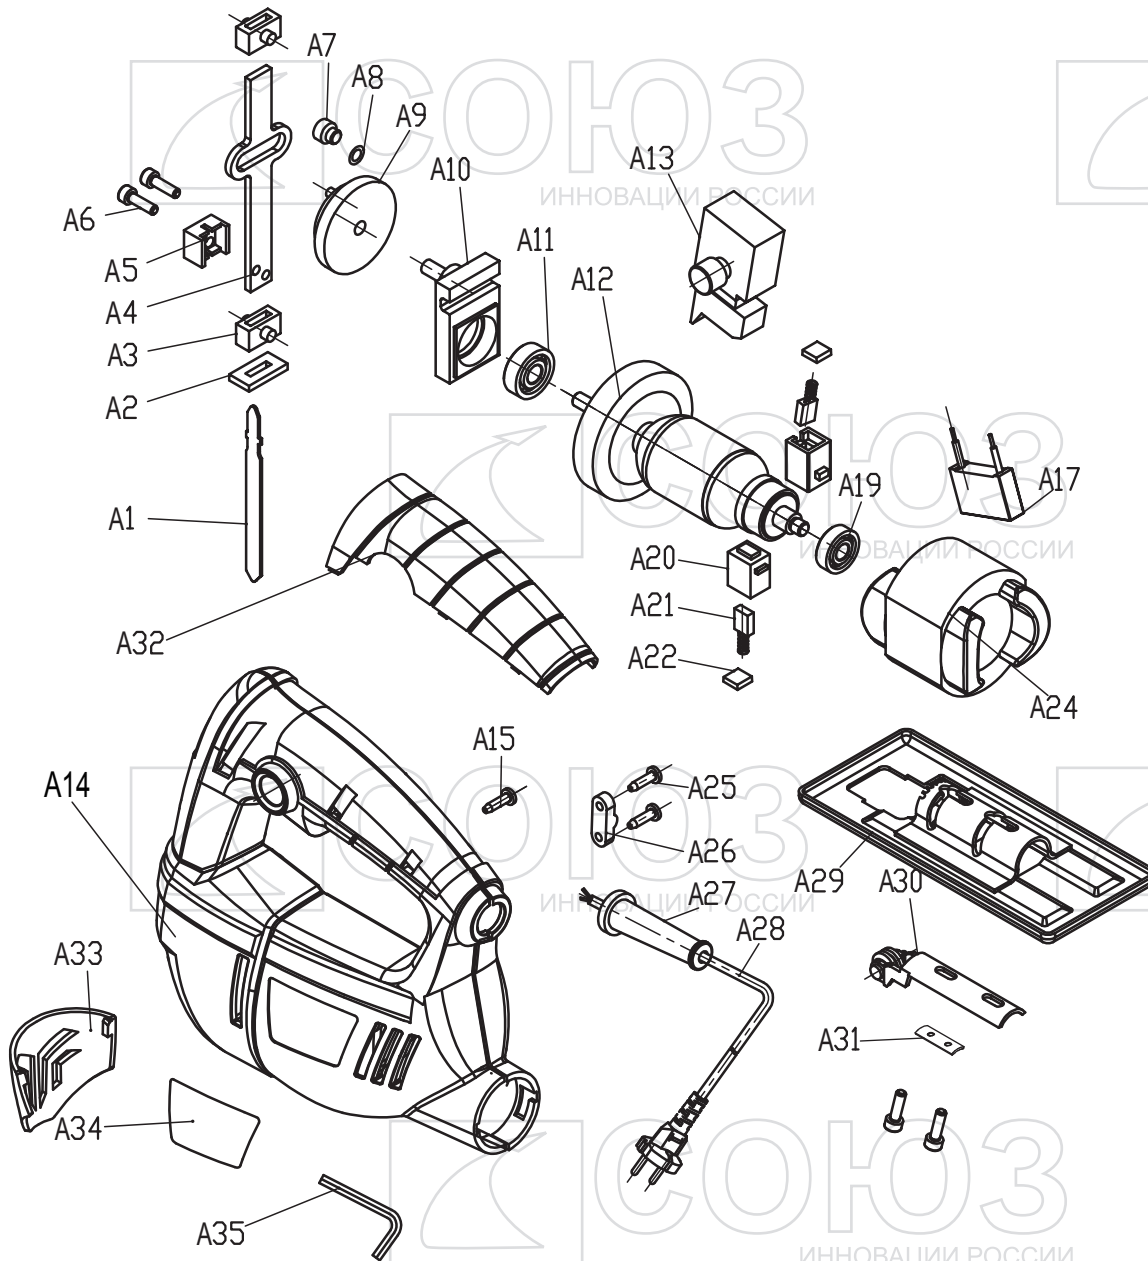

# ЛБС-4050

NO.	DESCRIPTION
A1	SAW BLADE
A2	SLIDE GUIDE
A3	RECIPROICATION ROD HOLDER
A4	RECIPROICATION ROD
A5	BLADE CLAMP
A6	SCREW
A7	PULLEY
A8	WASHER
A9	BIG GEAR
A10	CENTRAL SUPPORT
A11	BEARING 608Z
A12	ROTOR
A13	SWITCH
A14	HOUSING
A15	SCREW
A17	CAPACITOR
A19	BEARING 607Z
A20	BRUSH HOLDER
A21	CARBON BRUSH
A22	BRUSH HOLDER COVER
A24	STATOR
A25	SCREW
A26	CABLE CLAMP
A27	CABLE SLEEVE
A28	CABLE
A29	BASE
A30	BLADE SUPPORT
A31	PRESS BOARD
A32	HOUSING COVER
A33	GUARD
A34	NAME PLATE
A35	ALLEN WRENCH